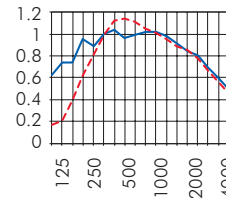

Sound absorption data acc. to ISO 354
Micro 2/2/0,5

Graphics: Sound absorption at suspension height 226 and 66 mm. with acoustic fleece, Mineral wool: 40 mm (60 kg/m³)